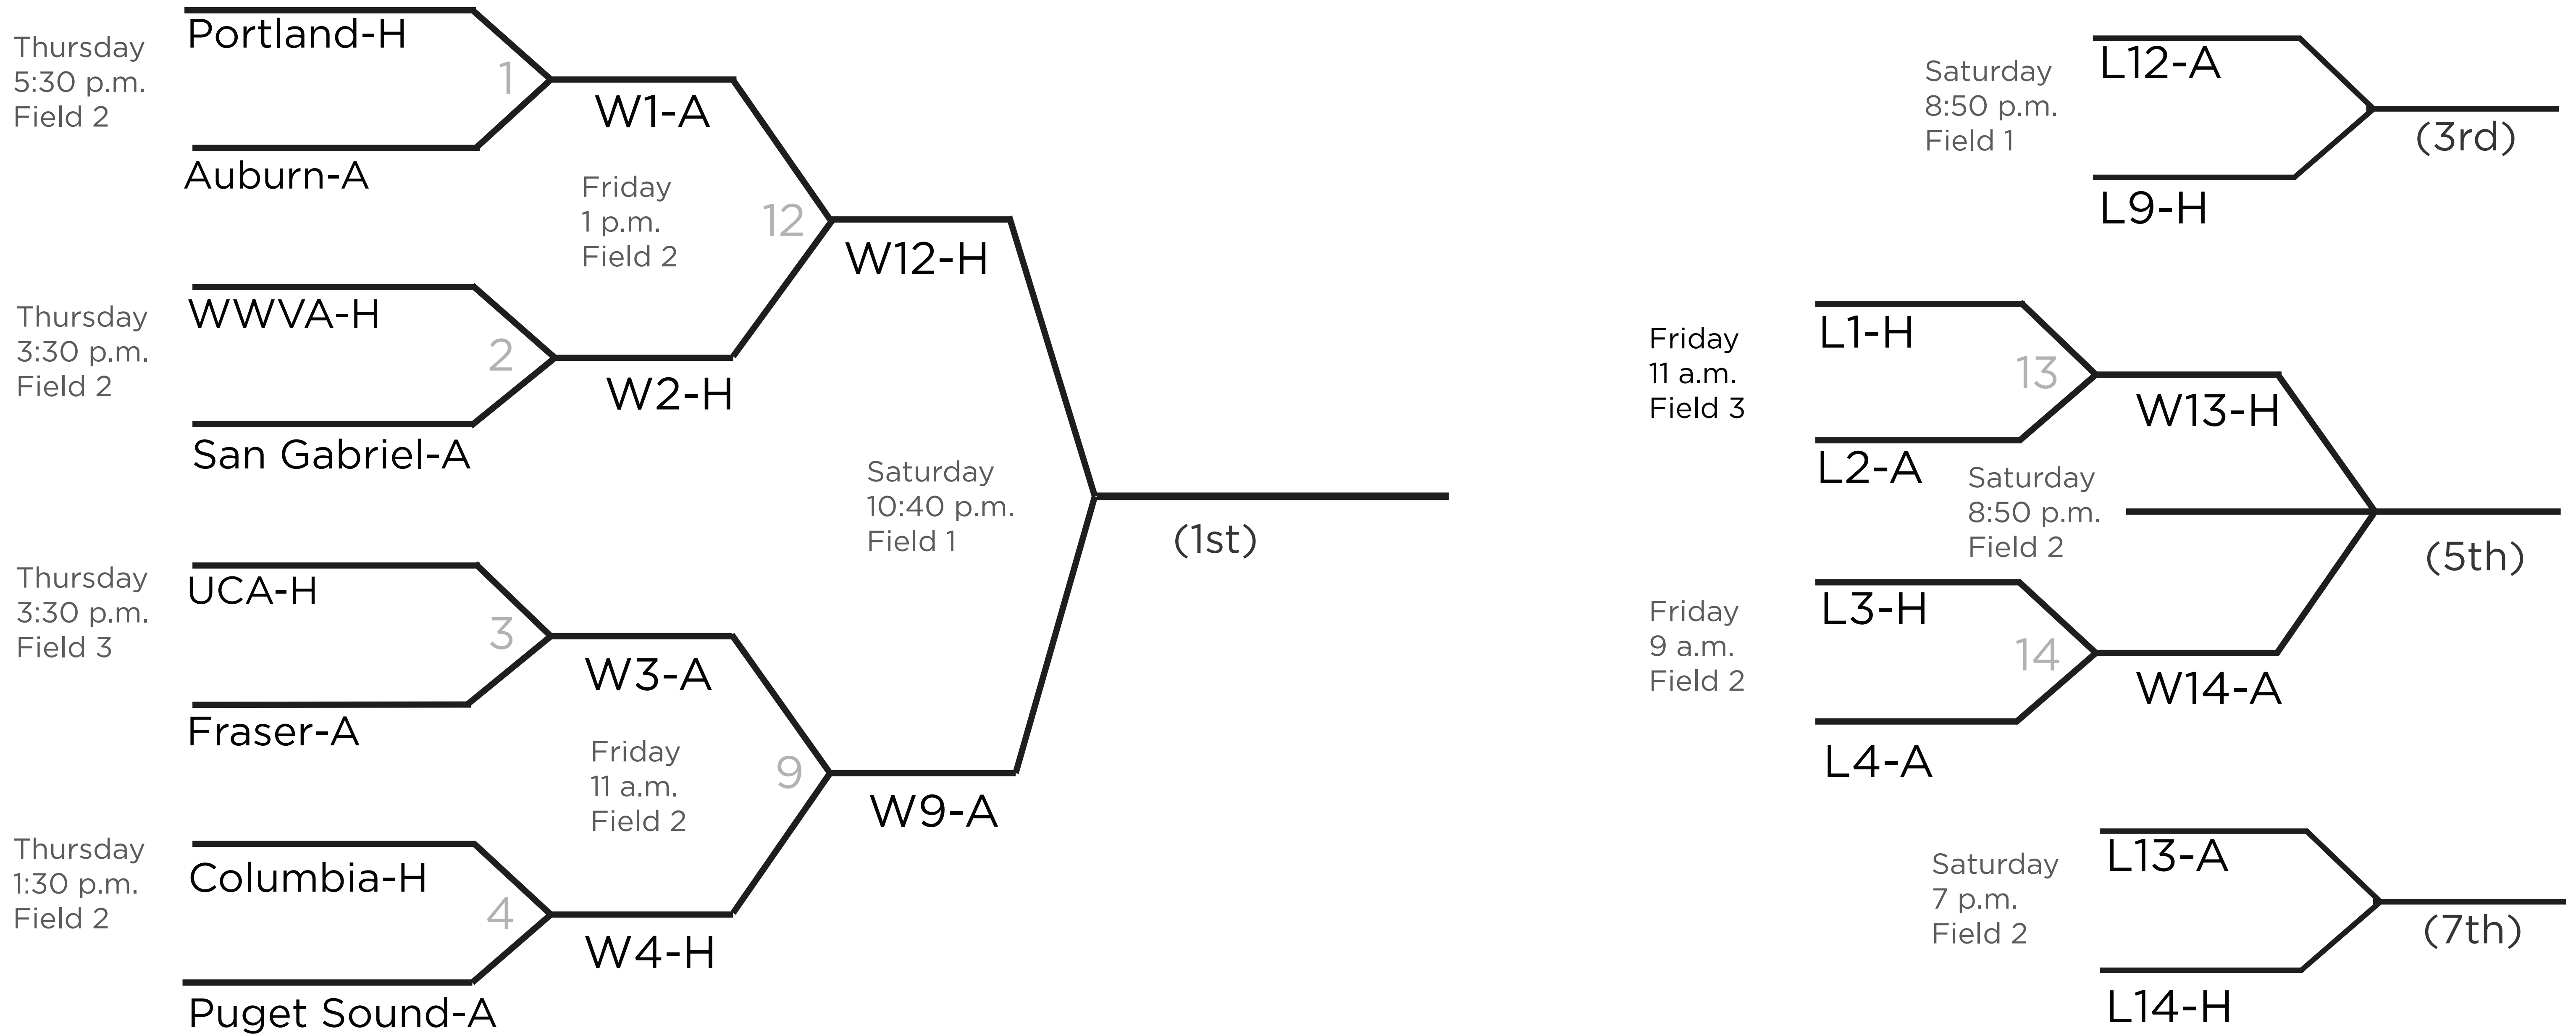

FRIDAY, OCT. 5 BRACKET PLAY

Time	Court 1	Court 2	Court 3	Court 4	Court 5
9:30 a.m.	1st K vs 2nd J ₁	2nd I vs 1st H ₂	1st I vs 2nd K ₃	2nd H vs 1st J ₄	3rd H vs 4th L ₅
10:45 a.m.	2nd G vs W4 ₆	1st G vs W1 ₇	1st L vs 3rd K ₈	3rd J vs 2nd L ₉	3rd L vs 3rd I ₁₀
12 p.m.	3rd G vs W3 ₁₁	4th G vs W2 ₁₂	L1 vs L2 ₁₃	L3 vs L4 ₁₄	L5 vs L8 ₁₅
2:30 p.m.	W6 vs W11 ₁₆	W7 vs W12 ₁₇	W5 vs W8 ₁₈	W9 vs W10 ₁₉	
3:45 p.m.	L7 vs L12 ₂₁	L6 vs L11 ₂₂	L9 vs L10 ₂₀		

THURSDAY, OCT. 4

Football Field
1:30 p.m. Columbia^(H) vs Puget Sound^(A)
3:30 p.m. WWVA^(H) vs San Gabriel^(A)
5:30 p.m. Portland^(H) vs Auburn^(A)
7:30 p.m. TBD^(H) vs TBD^(A)

WWVA Field
Deer Lake^(H) vs Livingstone^(A)
UCA^(H) vs Fraser^(A)

Football Field
L14^(H) vs L13^(A)
W13^(H) vs W14^(A)
L16^(H) vs L15^(A)

Sittner Field
L11^(H) vs L10^(A)
W10^(H) vs W11^(A)

Lost and found : WEC admissions table
Photos : facebook.com/wallawallau
Twitter updates : @wwutournaments

SOCCKER

Field 1–Varisty Field
 Field 2–Football Field
 Field 3–WWVA Field
 Field 4–Sittner Field

CHAMPIONSHIP BRACKET

CHALLENGER BRACKET

BONUS GAMES THURSDAY NIGHT TBD

Lost and found : WEC admissions table
 Photos : facebook.com/wallawallau
 Twitter updates : @wwutournaments