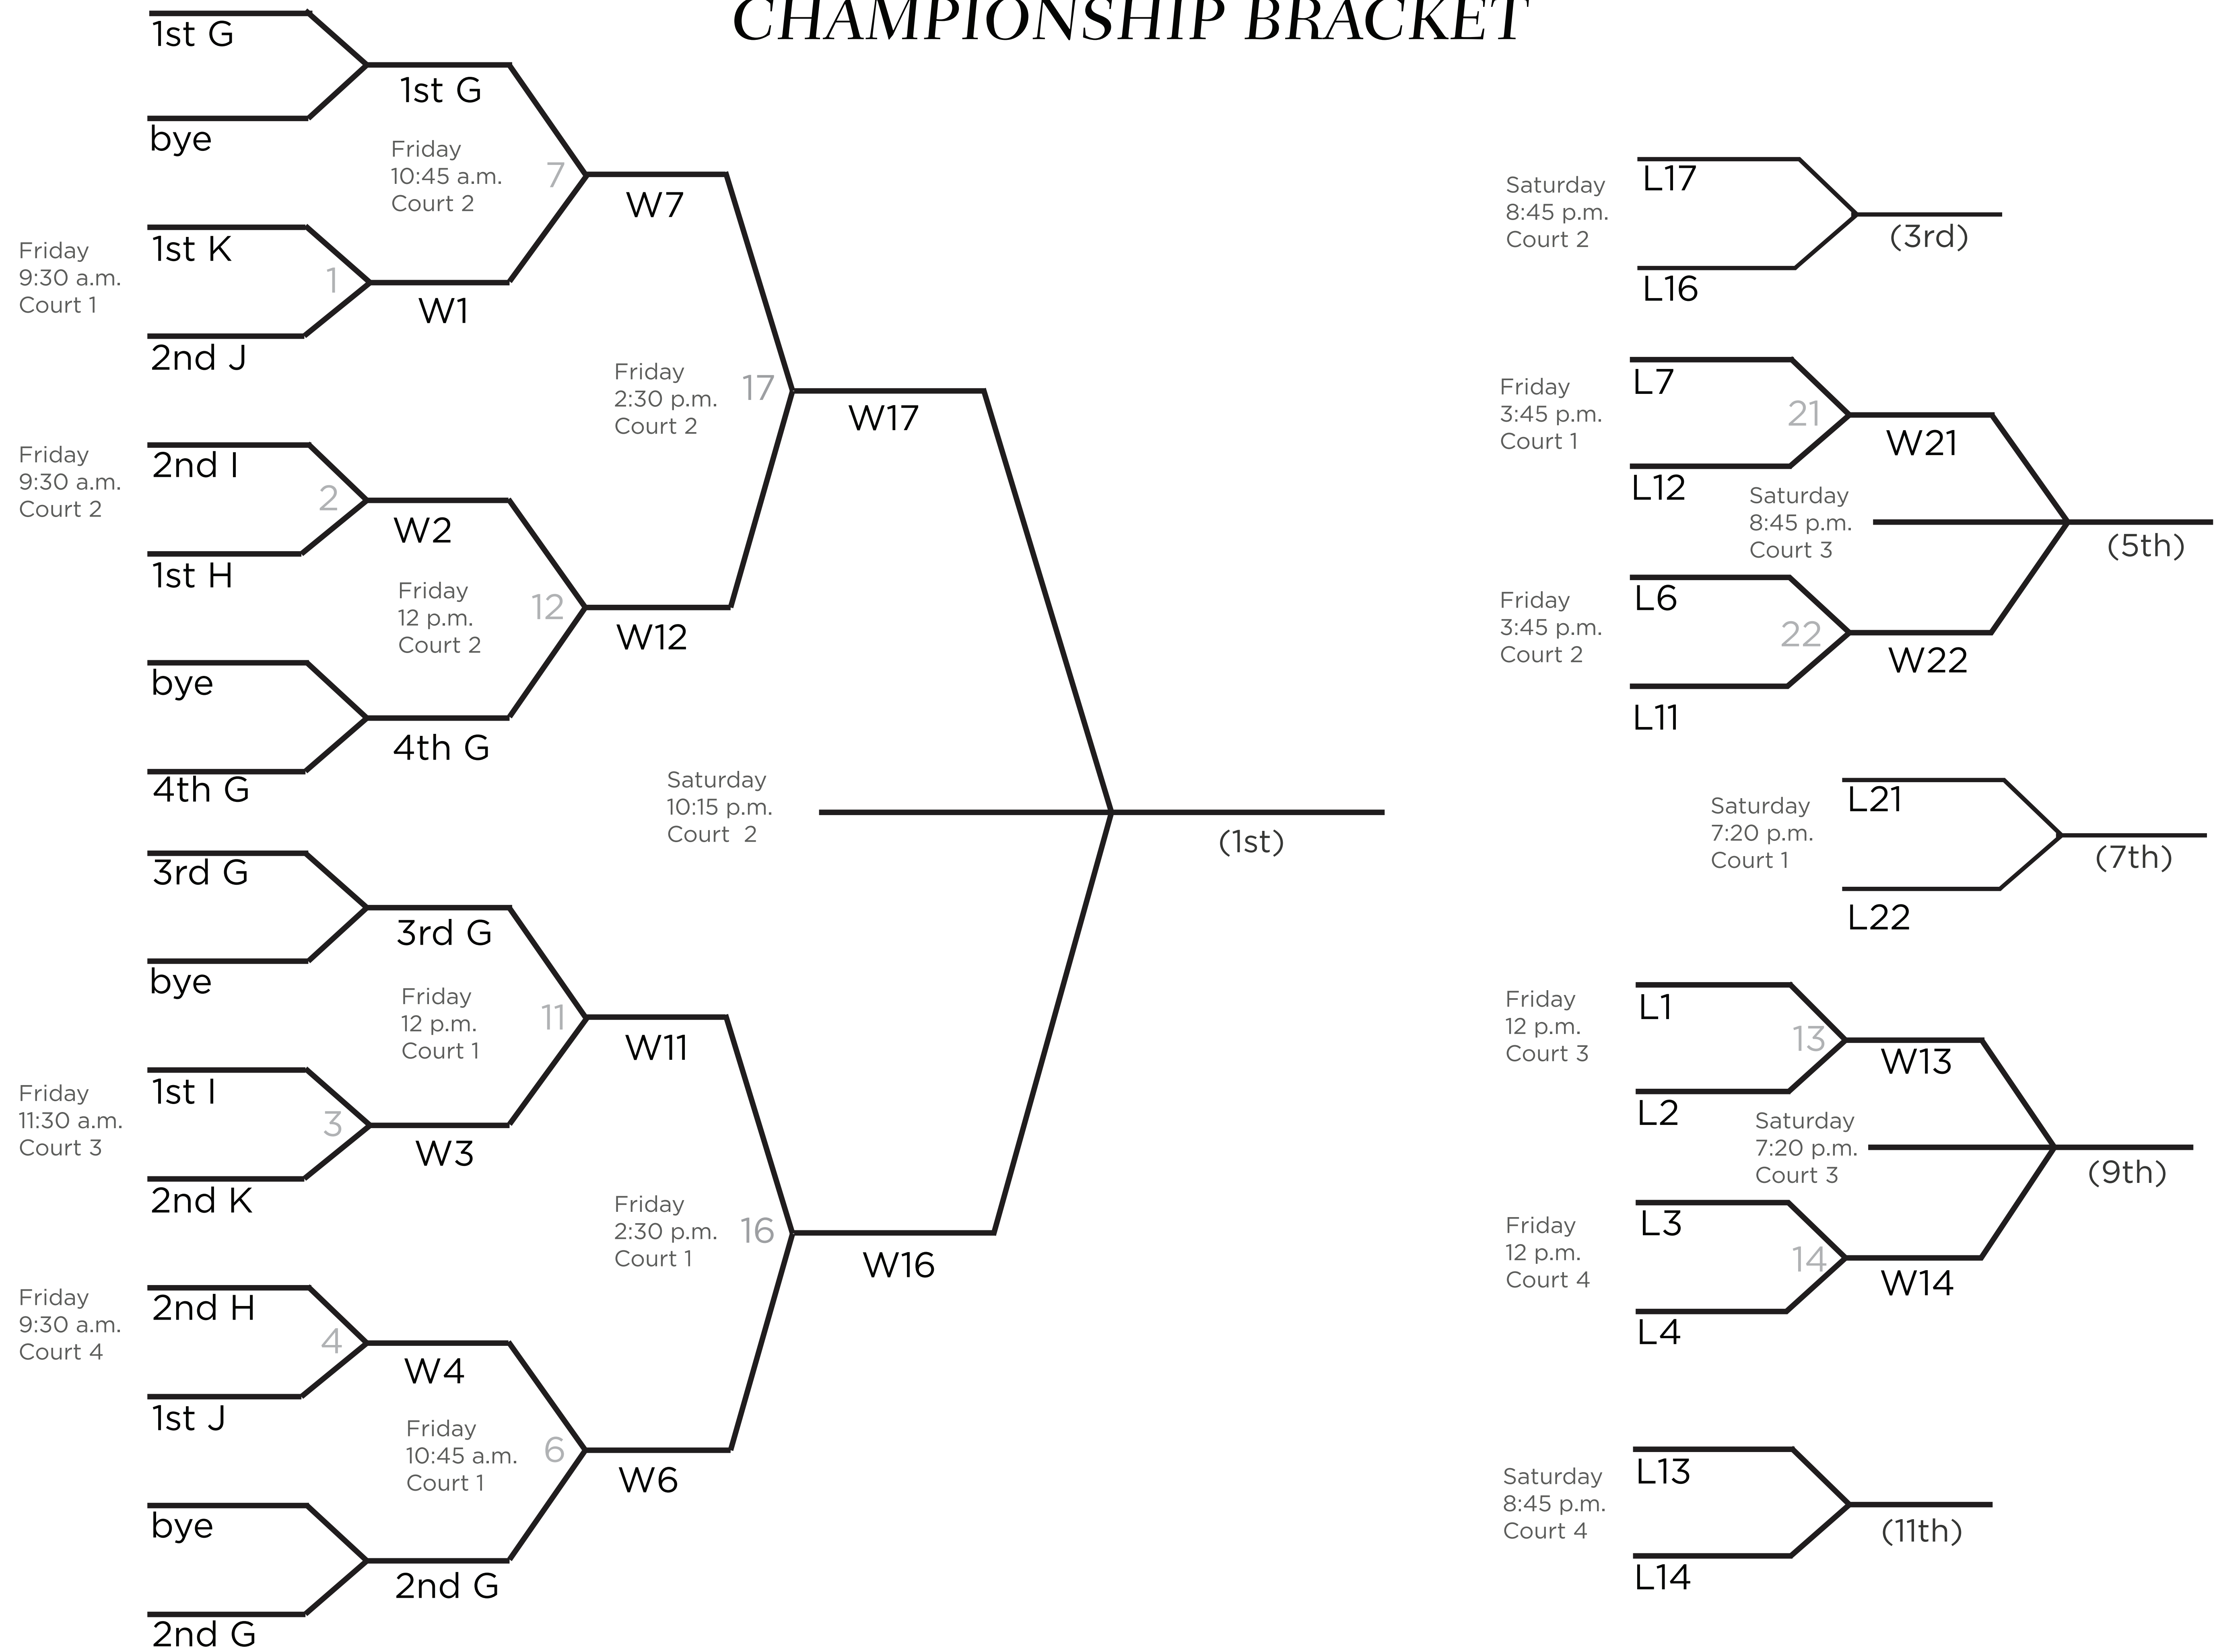

CHAMPIONSHIP BRACKET