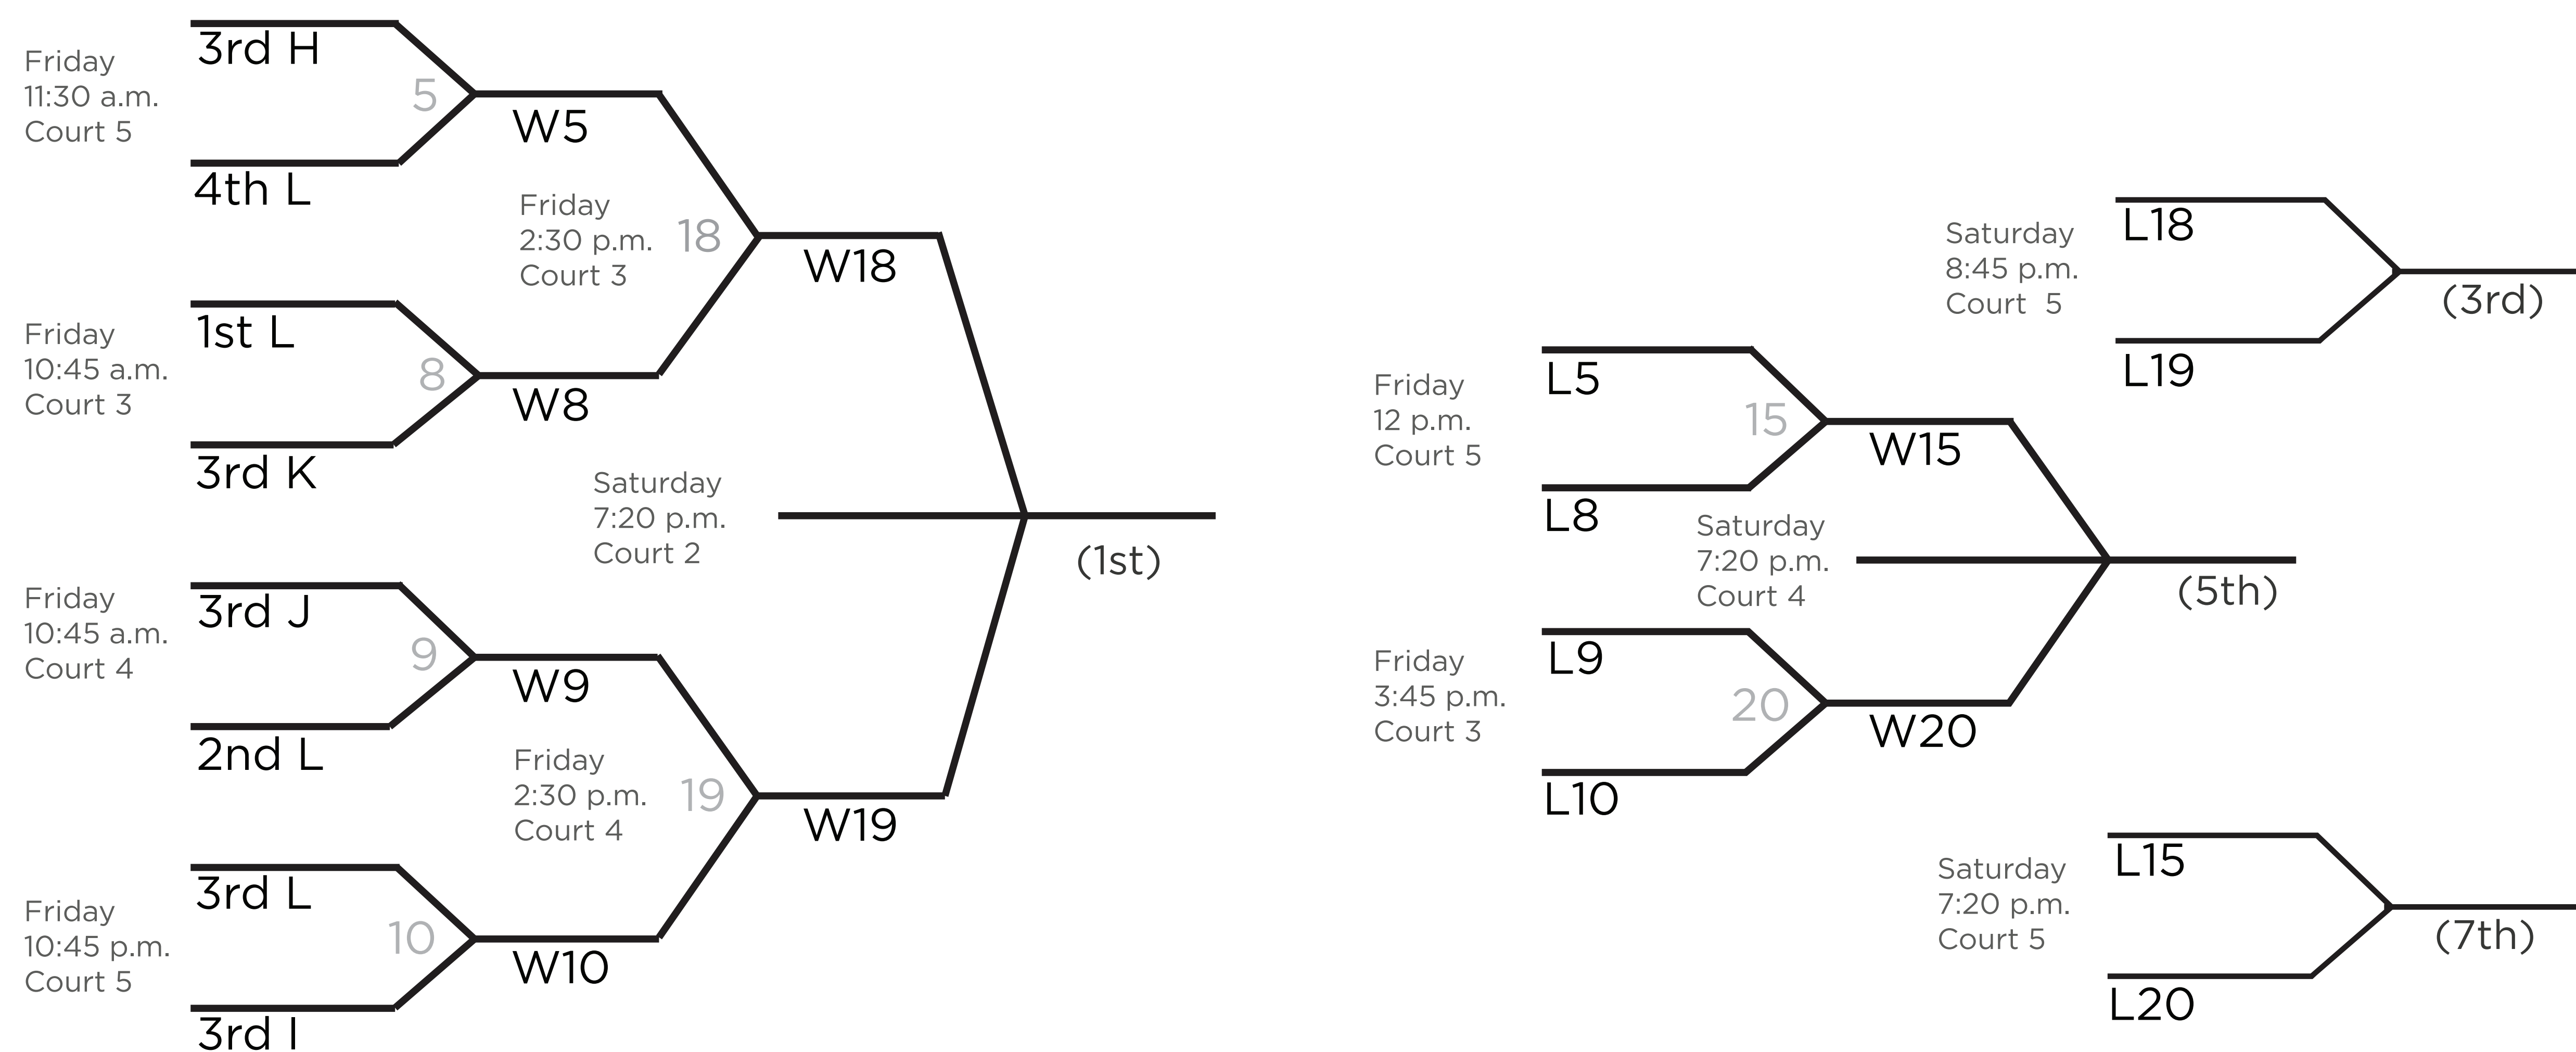

FRIDAY, OCT. 5 BRACKET PLAY

Time	Court 1	Court 2	Court 3	Court 4	Court 5
9:30 a.m.	1st K vs 2nd J ₁	2nd I vs 1st H ₂	1st I vs 2nd K ₃	2nd H vs 1st J ₄	3rd H vs 4th L ₅
10:45 a.m.	2nd G vs W4 ₆	1st G vs W1 ₇	1st L vs 3rd K ₈	3rd J vs 2nd L ₉	3rd L vs 3rd I ₁₀
12 p.m.	3rd G vs W3 ₁₁	4th G vs W2 ₁₂	L1 vs L2 ₁₃	L3 vs L4 ₁₄	L5 vs L8 ₁₅
2:30 p.m.	W6 vs W11 ₁₆	W7 vs W12 ₁₇	W5 vs W8 ₁₈	W9 vs W10 ₁₉	
3:45 p.m.	L7 vs L12 ₂₁	L6 vs L11 ₂₂	L9 vs L10 ₂₀		

(*End numbers_(#) represent game numbers)

SATURDAY, OCT. 6

Time	Court 1	Court 2	Court 3	Court 4	Court 5
7:20 p.m.	L21 vs L22 _{7th}	W18 vs W19 _{1st Chal}	W13 vs W14 _{9th}	W15 vs W20 _{5th Chal}	L15 vs L20 _{7th Chal}
8:45 p.m.		L16 vs L17 _{3rd}	W21 vs W22 _{5th}	L13 vs L14 _{11th}	L18 vs L19 _{3rd Chal}
10:15 p.m.		W16 vs W17 _{1st}			

Lost and found : WEC admissions table
Photos : facebook.com/wallawallau
Twitter updates : @wwutournaments

VOLLEYBALL

Courts 1, 2, 3–WWU gym
 Court 4–WWVA gym
 Court 5–Rogers gym

CHAMPIONSHIP BRACKET

CHALLENGER BRACKET

Lost and found | WEC admissions table
 Photos | facebook.com/wallawallau
 Twitter updates | @wwutournaments

SOCCER DAY SCHEDULE

Field 1–Varisty Field
Field 2–Football Field
Field 3–WWVA Field
Field 4–Sittner Field