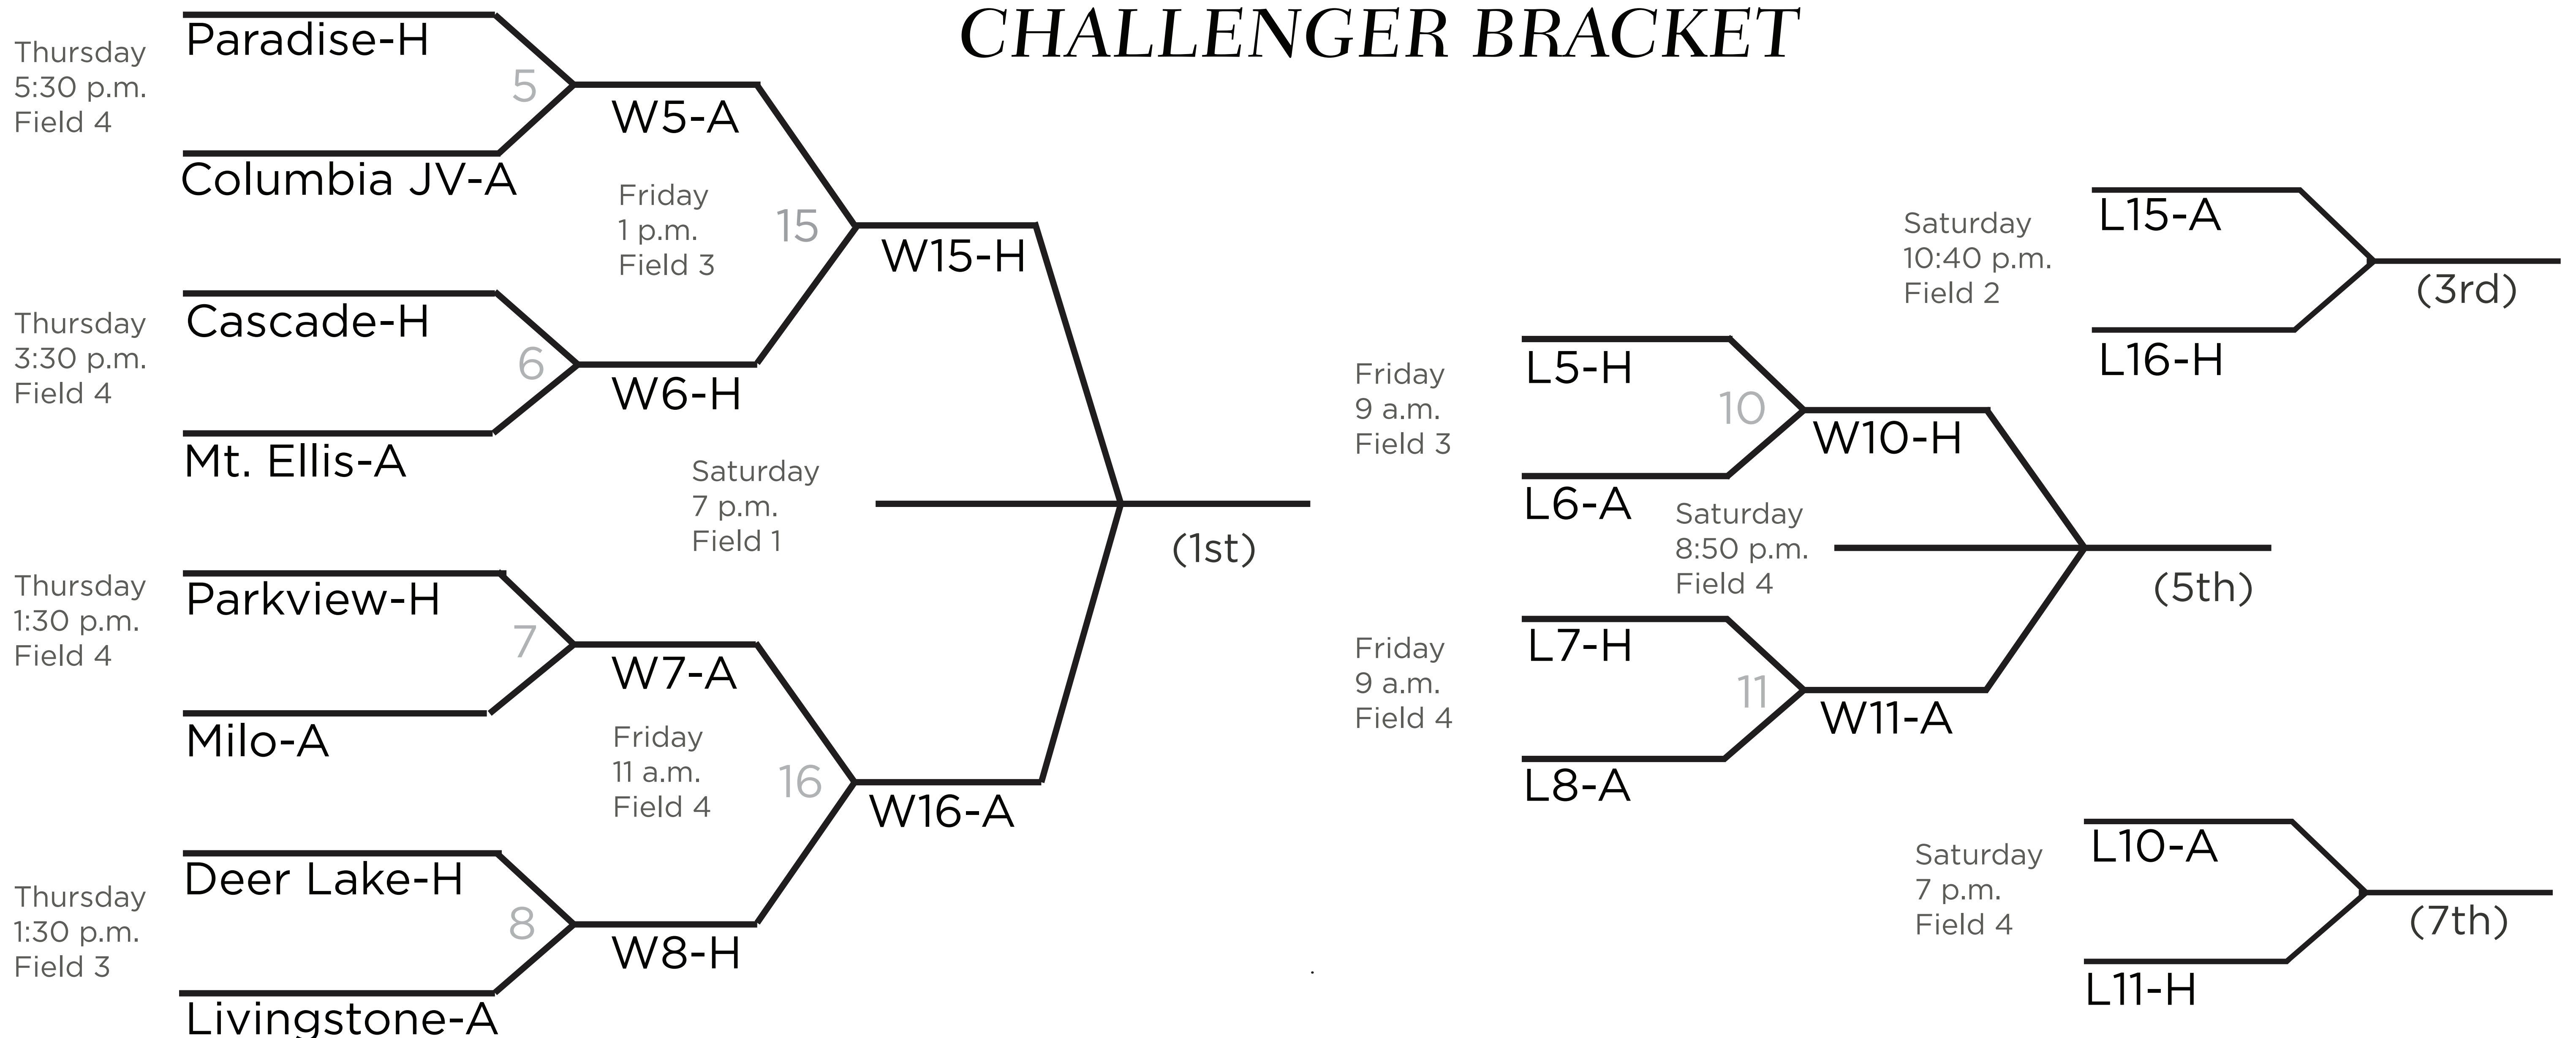

CHALLENGER BRACKET

BONUS GAMES THURSDAY NIGHT TBD